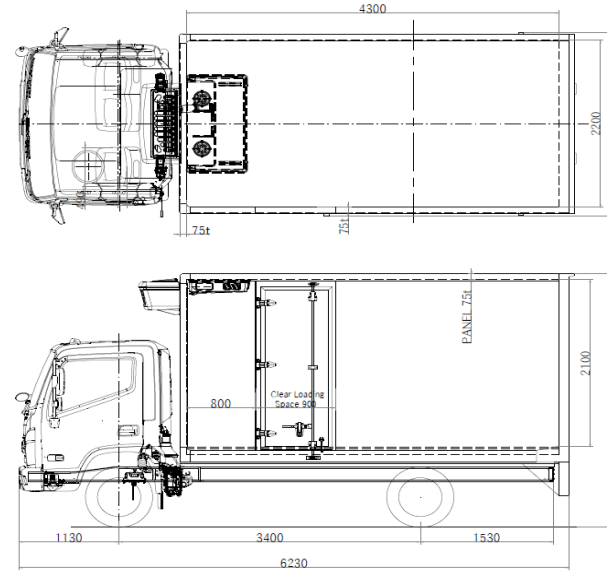

*Approximate, depending on variant and specification

**Max GVW includes the front and rear axle loads based on permissible tyre load 5,995kg & 6,500kg variants

images may contain additional cost options

MIGHTY EX6

Refrigerator Body

EX6 SWB W/B:2850

EX6 MWB W/B:3400

Please Note:

- All drawings are indicative and may show additional cost options
- All measurements should be viewed as approximate measurements
- Internal measurements shown are wall to wall or floor to ceiling, door entrances and floor may have a reduced measurement due to construction requirements
- Refrigeration unit shown is for marketing purposes only (please refer page 2 refrigeration specification for detail)
- Dimensions shown are a standard specification however build to order custom specifications are available on request