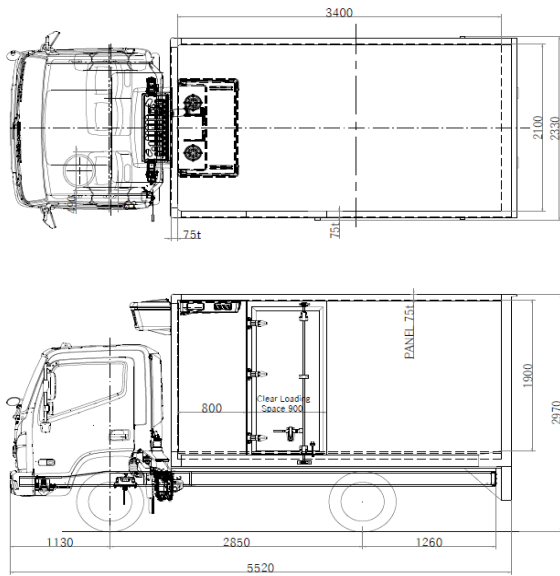

*Approximate, depending on variant and specification

**Max GVW includes the front and rear axle loads based on permissible tyre load 5,995kg & 6,500kg variants

images may contain additional cost options

MIGHTY EX6

Refrigerator Body

EX6 SWB W/B:2850

EX6 MWB W/B:3400

Please Note:

- All drawings are indicative and may show additional cost options
- All measurements should be viewed as approximate measurements
- Internal measurements shown are wall to wall or floor to ceiling, door entrances and floor may have a reduced measurement due to construction requirements
- Refrigeration unit shown is for marketing purposes only (please refer page 2 refrigeration specification for detail)
- Dimensions shown are a standard specification however build to order custom specifications are available on request