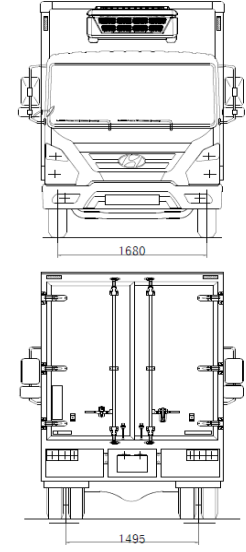

*Approximate, depending on variant and specification

**Max GVW includes the front and rear axle loads based on permissible tyre load 5,995kg & 6,500kg variants

images may contain additional cost options

MIGHTY EX6

Refrigerator Body

EX6 SWB W/B:2850

EX6 MWB W/B:3400

Please Note:

- All drawings are indicative and may show additional cost options
- All measurements should be viewed as approximate measurements
- Internal measurements shown are wall to wall or floor to ceiling, door entrances and floor may have a reduced measurement due to construction requirements
- Refrigeration unit shown is for marketing purposes only (please refer page 2 refrigeration specification for detail)
- Dimensions shown are a standard specification however build to order custom specifications are available on request