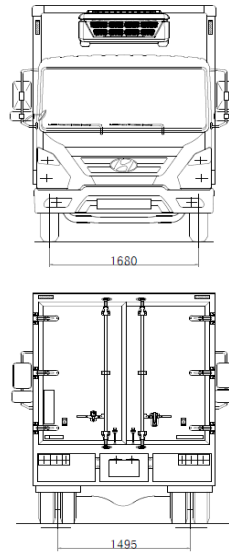

*Approximate, depending on variant and specification

**Max GVW includes the front and rear axle loads based on permissible tyre load 5,995kg & 6,500kg variants

images may contain additional cost options

MIGHTY EX6

Refrigerator Body

EX6 SWB W/B:2850

EX6 MWB W/B:3400

Please Note:

- All drawings are indicative and may show additional cost options
- All measurements should be viewed as approximate measurements
- Internal measurements shown are wall to wall or floor to ceiling, door entrances and floor may have a reduced measurement due to construction requirements
- Refrigeration unit shown is for marketing purposes only (please refer page 2 refrigeration specification for detail)
- Dimensions shown are a standard specification however build to order custom specifications are available on request